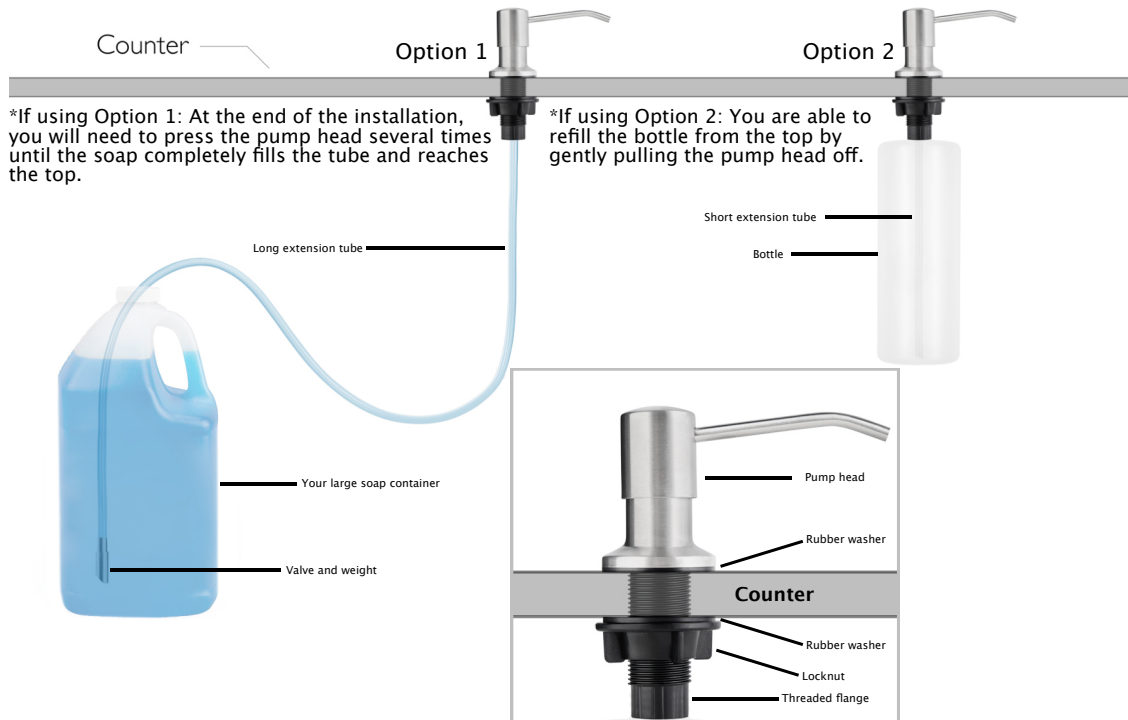

Instructions:

You will need to bore a 1-inch diameter hole in your counter before installation

Customer service:
support@ecolifemate.com

Amazon 20% discount code
→ **ECOLM20P**